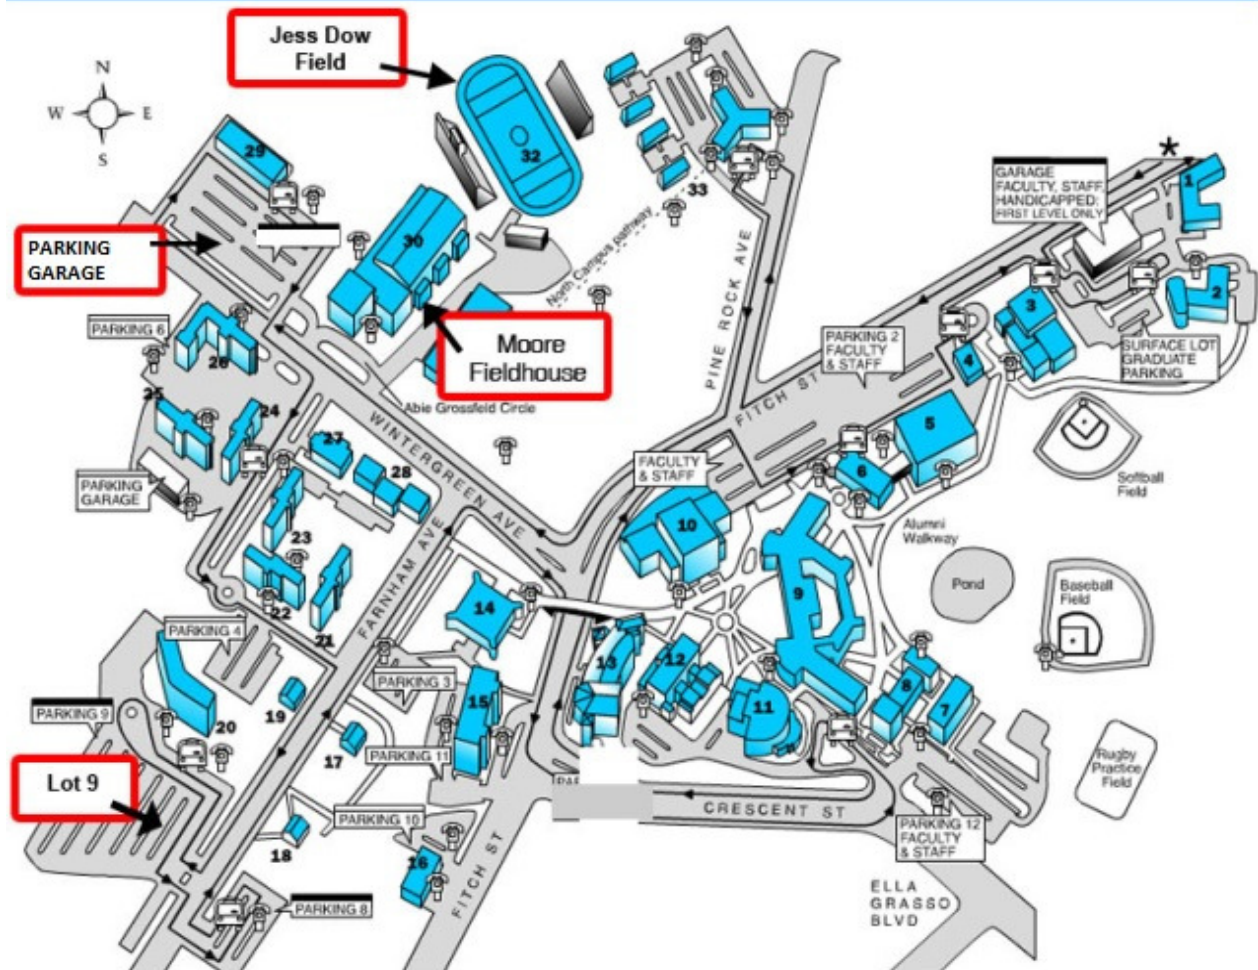

**Bus Parking**  
**Moore Fieldhouse / Jess Dow Field**  
**125 Wintergreen Avenue**  
**New Haven, CT 06515**

After dropping off team in front of the Moore Fieldhouse, the bus should proceed to Lot #9 and park there until the conclusion of your competition, at which time the bus can return for pick-up in front of Moore Fieldhouse.

Lot #9 is off of Farnham Avenue. Take a left out of the driveway in front of Moore Fieldhouse, proceed to the first intersection, which is Farnham Avenue, then take a right. Proceed down Farnham Avenue for about 300 yards to the entrance for Lot #9, which is located on the right.