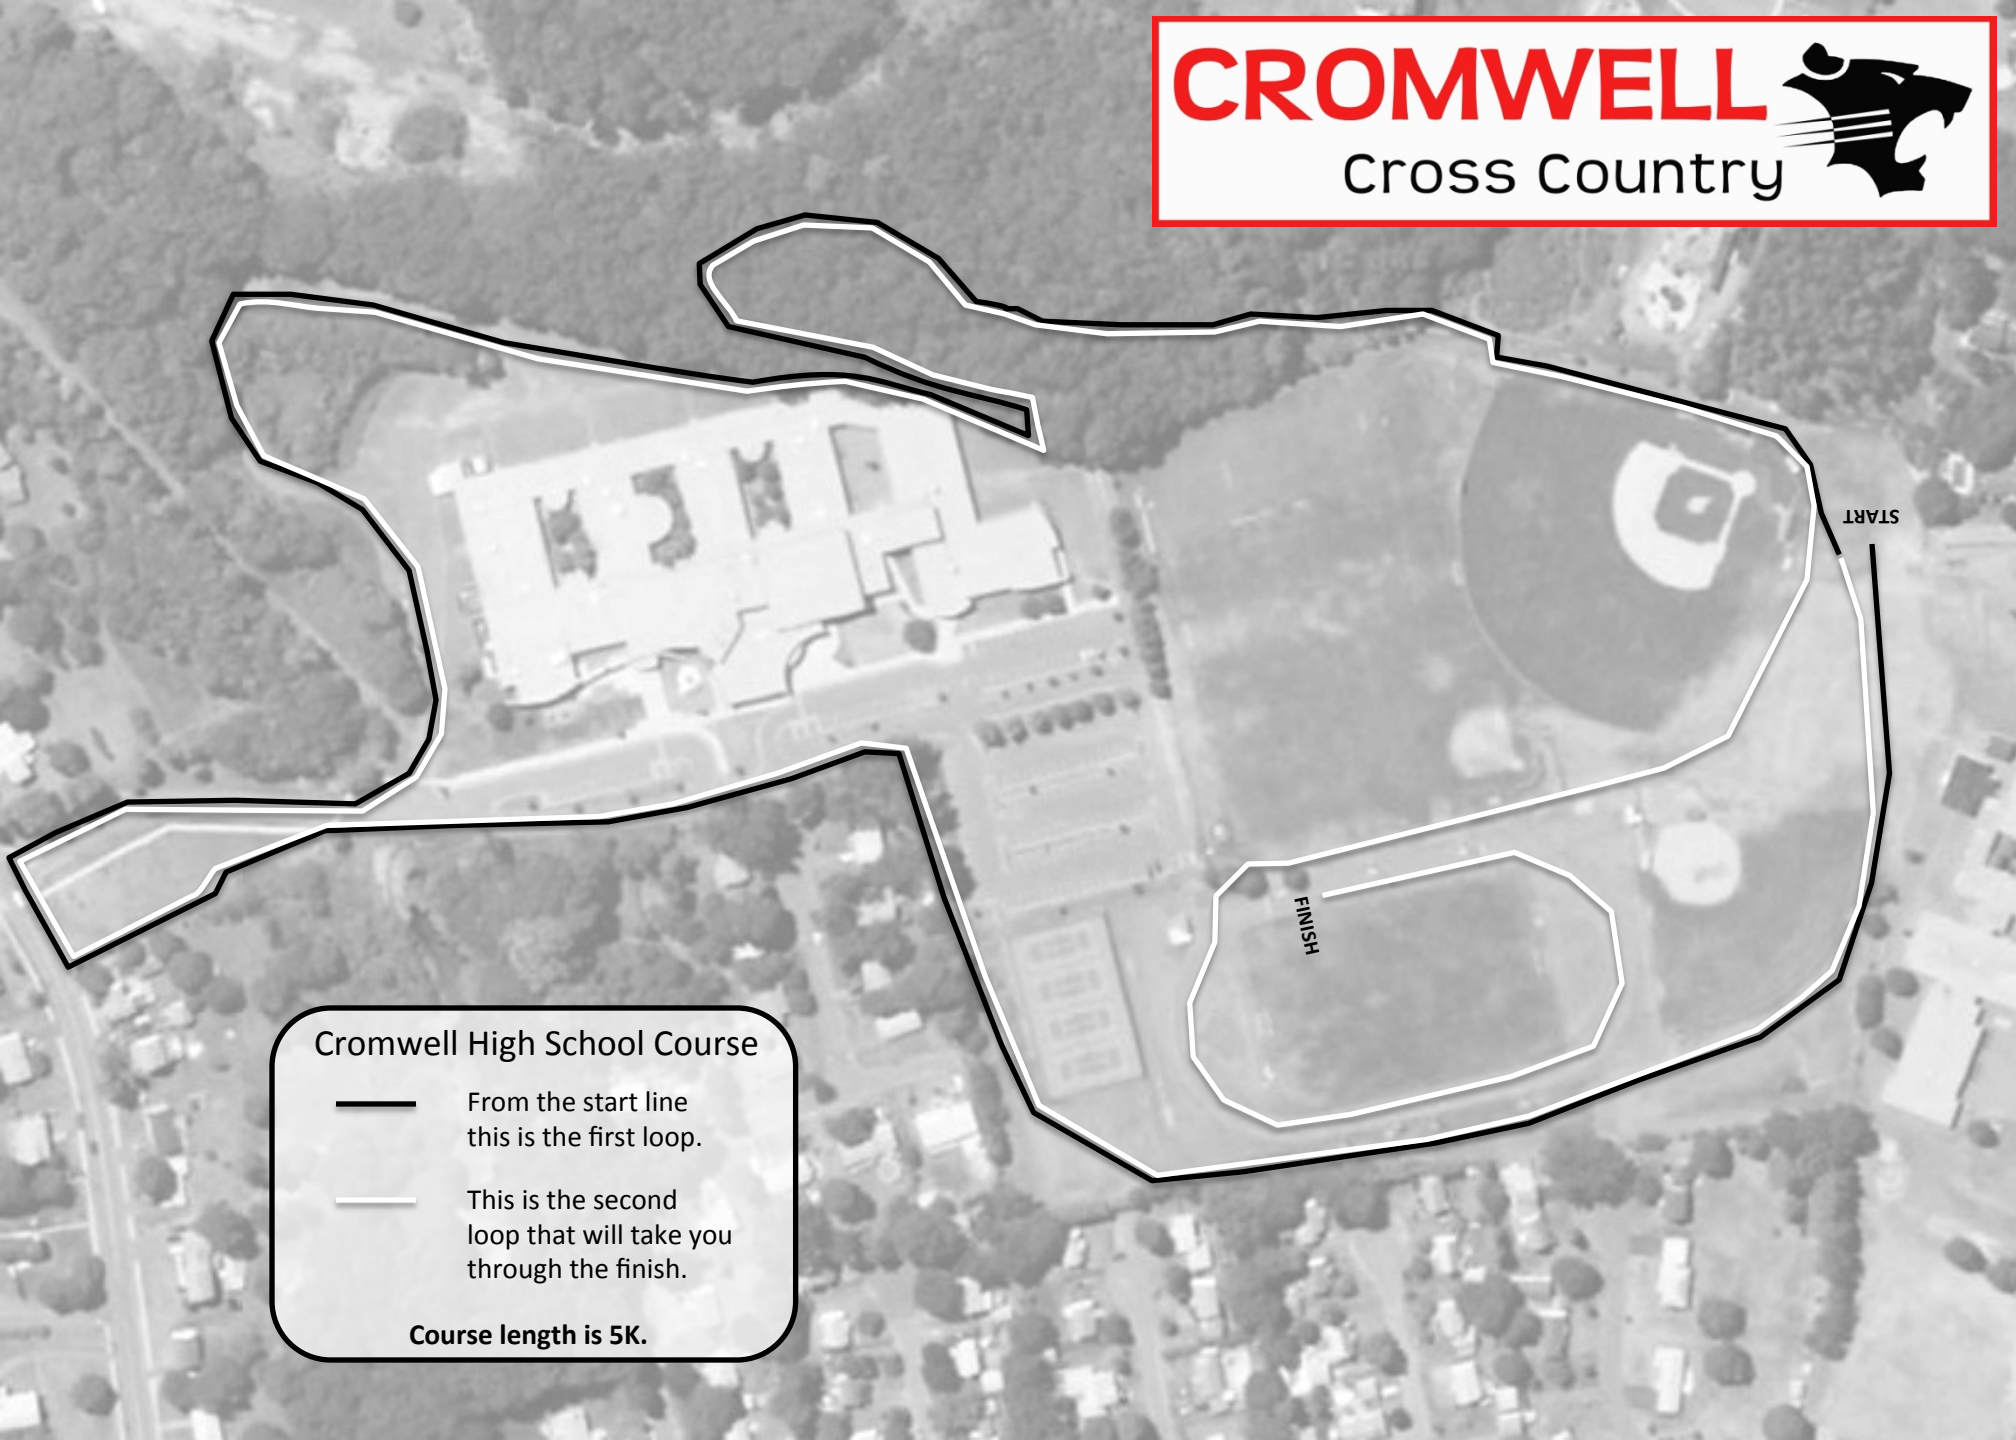

CROMWELL

Cross Country

Cromwell High School Course

-  From the start line this is the first loop.
-  This is the second loop that will take you through the finish.

Course length is 5K.